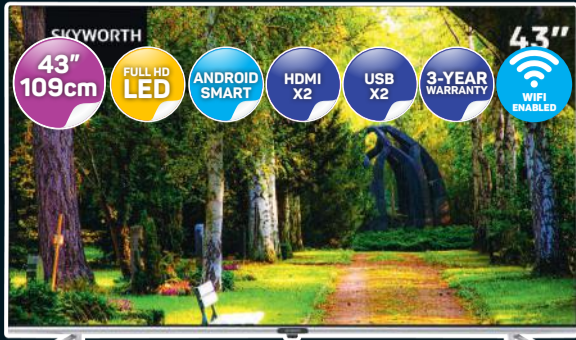

PRICES VALID 25 - 29 NOVEMBER 2020

THE BEST PLACE TO SHOP WHEN YOU WANT TO BUY A LOT

BLACK FRIDAY DEALS

SKYWORTH
Bluetooth

- Model: 43TB7000
- Resolution 1920 x 1080
- Android Smart TV System with Google Play Store Built-in
- DVB-T2 Digital Tuner Built In
- TV Licence Required