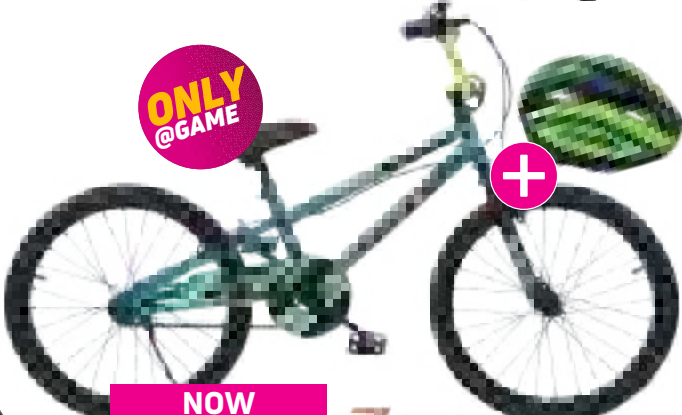

ONLY @GAME

NOW
999 each
SAVE 700

RALEIGH
16" OR 20" Quest BMX with Helmet
• Steel Calliper brakes and nylon brake levers
• Quick release seat post clamp • Steel frameset
• Stabilisers on 16" ONLY • Axil protection caps
• Single chain guard • Item no: 800880 / 87