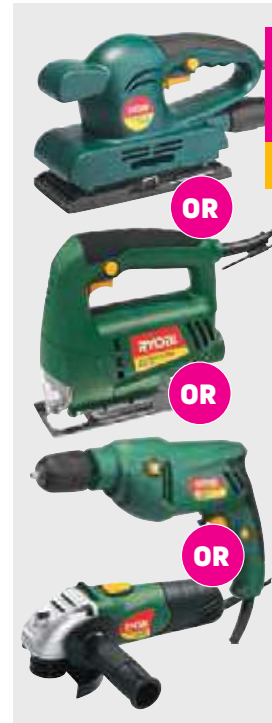

NOW 279
 each
SAVE 70

RYOBI
Orbital Sander 150 W
 • 11500 rpm no load speed
 • Item no: 651748

Jig Saw 400 W
 • 3000 Spm
 • Item no: 616302

Impact Drill 10 mm 500 W
 • Keyed Chuck, 10mm Chuck capacity
 • Item no: 777352

Angle Grinder 115 mm 650 W
 • Spindle lock, 12000 rpm no load speed
 • Item no: 777350

SWITCHED
Rechargeable Lantern with Power Bank
 • 800 Lumens
 • 5 V USB charging
 • Power saver ultra-bright modes
 • Up to 50 hours operating time
 • 1 Year warranty
 • Item no: 833285