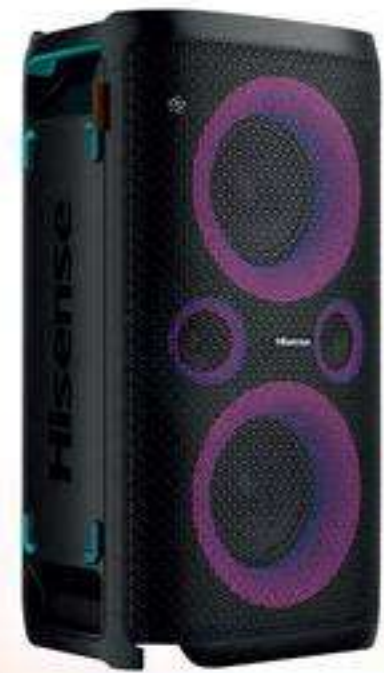

**volkano**  
Mega Bangin Squared Series Bluetooth Speaker  
• FM Radio • AUX input  
• Micro SD Card input  
(451072)  
SAVE 300  
**499**  
each

**shoX**  
Ignite  
• Dual-Sync Tech  
• IPX3 splashproof rating  
• 8-10 hours of playtime  
(441399)  
SAVE 250  
**1249**  
each

**JBL**  
HARMAN  
Boombox 2 Portable Bluetooth Speaker  
• IPX7 waterproof design  
• Power-up with the built-in powerbank  
(426422)  
SAVE 700  
**7799**  
each

**SUPERFLY**  
Disco Pro LED Bluetooth Speaker  
• Colour: Black or Blue • LED display  
• AUX and micro SD inputs  
(452051-452048)  
SAVE 100  
**199**  
each

**JBL**  
HARMAN  
Partybox Encore Essential Speaker  
• 2 hours of play time  
• IPX4 splash proof  
• Wired mic input  
(444824)  
SAVE 1000  
**5999**  
each

**Polaroid**  
Dual 6.5" Flame Light Speaker  
• 6.5" x 2"  
• USB/micro SD card/ FM radio  
• 2 x mic inputs  
• Flame light effect  
(429210)  
SAVE 300  
**1699**  
each

**Hisense**  
Party Speaker  
• Model: HP105  
• 200 W  
• Rechargeable battery  
• FM Tuner  
(447805)  
SAVE 2500  
**4499**  
each

Free Camera Training  
Wi-Fi FULL HD VIDEO 18 MP  
+ 16GB SD Card  
**Canon**  
4000D DSLR Camera Starter Bundle  
• 18.0 MP CMOS sensor  
• 9-point AF system (DSAF)  
SAVE 3000  
**4999**  
per bundle