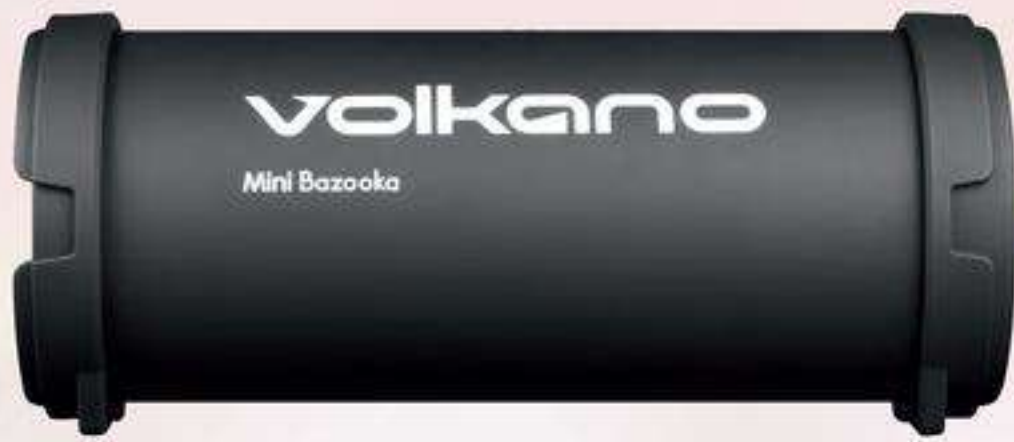

or

SAVE 500
1499
per bundle

Smart Watch, Bluetooth Headphone and Bluetooth Speaker Bundle

- Colour: black or white • Model: VK-BUN-14
- Built-in Heart Rate Sensor • Daily activity and sleep monitor
- Waterproof • FM Radio • AUX and USB Input
- True Wireless Pairing • Up to 10 hours playtime (451060; 451067)

SONY
WH-CH510 Bluetooth On-Ear Headphones
• Model: WH-CH510 (S)

- Bluetooth® wireless technology
- Up to 25 hours battery life for all-day listening
- Easy hands-free calling and voice assist
- Compact and lightweight
- Small ear cups
- Hear more detail with 30 mm Driver Unit (426056)

SAVE 200
599
each

ROCKN
Lift Series Active Noise Cancelling Bluetooth Headphone
• Model: RNC-100

- Up to 8 hours playtime
- Aux-input • Hands-free calling
- Twist and fold
- 25 dB Noise reduction
- Active Noise Cancelling
- Built-in FM Radio (428170)

SAVE 300
399
each

mi
TWS Redmi Buds 3 Lite
• Model: 6813499C

- Superior sound quality
- Bluetooth 5.2
- Secure and comfortable
- IP54 dust and water resistance
- Forbid battery life: 5 hours
- Easy connections (436551)

SAVE 100
299
each

XBOX GAME PASS ULTIMATE
3 Months Ultimate

XBOX SERIES S
512 GB Digital Console

- 1.44kg. Coming at up to 120 FPS
- Ultra-fast custom solid-state drive
- Expandable storage options (298329)

SAVE 1000
5999
each

GET IT ON CONTRACT
5 GB DATA FOR ONLY **R379**

PS5
Game Bundle

- Includes PlayStation 5 console, God of War Voucher, one controller, Gotham Knights Special, Assassin's Creed and Resident Evil Village (452995)

14999
per bundle

GET IT ON CONTRACT
50 GB DATA FOR ONLY **R929**

All Prepaid Deals Includes FREE Starter Pack